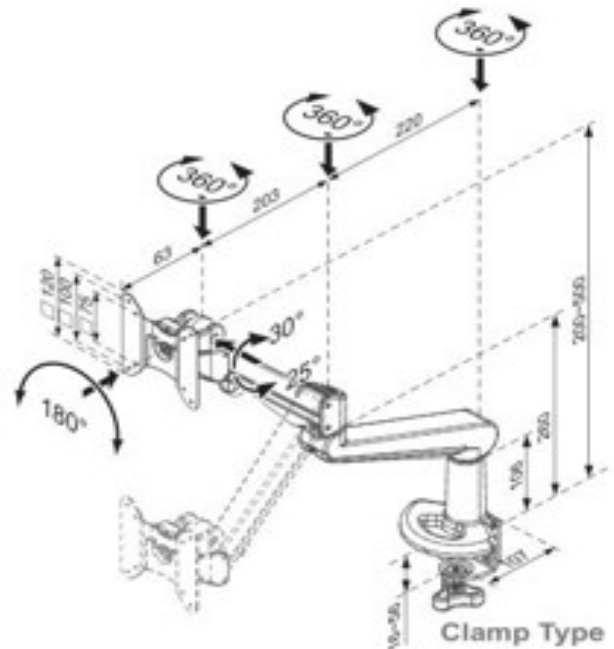

# Ascend Gas Arm with Standard Clamp

## Product Specification

Product code	CMS2074C-ED - SILVER
*Weight capacity	From 3 - 8 kg
**Maximum Screen Size	36"
Height adjustment range	200mm – 500mm from desktop
Max forward extension	486mm
VESA	75mm & 100mm VESA compliant
Movement	Height adjustment, tilt, swivel, rotation and reach

\*Capacity may be reduced if monitor size is greater than 26" or depth is greater than 5.5cm

\*\*Subject to weight being within range & VESA 75 x 75mm or 100 x 100mm, please refer to our measurements / line drawings and check with screen manufacturers measurements including bezel

## Additional Information

Clamp for 16mm to 55mm desktops

Integral cable management

Gas assisted height adjustment

Lockable quick release VESA function

180 anti rotation feature

Over 90% of the Aluminium Alloy content is recycled